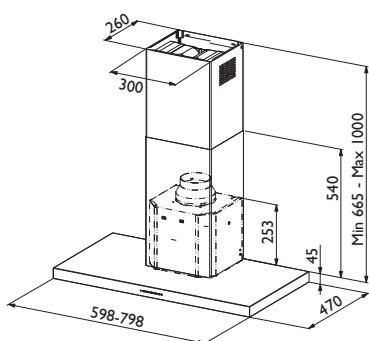

Lyra

PRODUCT PHOTO

DIMENSIONED DRAWING

TECHNICAL INFORMATION

Energy class	B
Extraction (m ³ /h)	300/460/610 (B 720)
Noise level (dBA)	52/61/67 (B 70)
Lighting	2 x LED
Outlet dimensions	120/150
Installation pack	125/160
Height of wall-attachment	320 mm from the bottom of the hood
AUX-signal	No

Item no.	Product name	Width	Finish
5073	Lyra 60	59.8 cm	Steel
5078	Lyra 60	59.8 cm	White
5085	Lyra 60	59.8 cm	Black
5074	Lyra 80	79.8 cm	Steel
5079	Lyra 80	79.8 cm	White
5086	Lyra 80	79.8 cm	Black
9260	Installation pack	125 mm	-
9261	Installation pack	160 mm	-
9250	Charcoal filter	-	-
9206	Chimney extension*	-	Steel
404048	Chimney extension*	-	Black
404127	Remote control	-	-