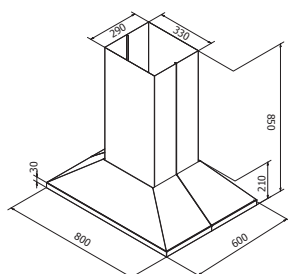

Pyramide

PRODUCT PHOTO

DIMENSIONED DRAWING

TECHNICAL INFORMATION

Energy class	A++/A+
Extraction (m ³ /h)	216/281/349/435 (B 654)
Noise level (dBA)	38/44/49/54 (B 64)
Lighting	LED 2700-5000K
Outlet dimensions	120/150
Installation pack	125/160
AUX-signal	Yes

Item no.	Product name	Width	Finish
304200	Pyramide SENSE Island 80 x 21	80 cm	Brushed steel/Colour
9260	Installation pack	125 mm	-
9261	Installation pack	160 mm	-
8521	Long-life charcoal filter	-	-
403154	SENSE Pro Indoor climate monitoring	-	-
8176	PCU for Stove Guard functionality*	-	-
9243	Custom chimney height, up to 1 m	-	Brushed steel/Colour
9244	Custom chimney to measure, up to 1.8 m length	-	Brushed steel/Colour
9246	Additional charge for angled chimney	-	-