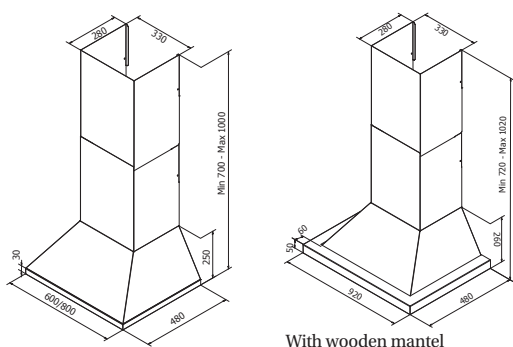

Pyramide

PRODUCT PHOTO

DIMENSIONED DRAWING

With wooden mantel

TECHNICAL INFORMATION

Energy class	A++/A+
Extraction (m ³ /h)	216/281/349/435 (B 654)
Noise level (dBA)	38/44/49/54 (B 64)
Lighting	LED 2700-5000K
Outlet dimensions	120/150
Installation pack	125/160
Height of wall-attachment	410 mm from bottom of the hood
AUX-signal	Yes

Pyramide is a timeless model with endless customisation options. It comes in standard widths of 60 or 80 cm. The hood can also be ordered in a variety of finishes such as brushed steel, black steel, copper, brass or any custom colour to fit your kitchen design.

Item no.	Product name	Width	Finish
132000	Pyramide SENSE Wall 60 x 25	60 cm	Brushed steel/Colour
182000	Pyramide SENSE Wall 80 x 25	80 cm	Brushed steel/Colour
9260	Installation pack	125 mm	-
9261	Installation pack	160 mm	-
8521	Long-life charcoal filter	-	-
403154	SENSE Pro Indoor climate monitoring	-	-
8176	PCU for Stove Guard functionality*	-	-
9245	Custom chimney height, up to 1 m	-	Brushed steel/Colour
9241	Custom chimney height, up to 1,8 m	-	Brushed steel/Colour
9242	Additional charge for custom angled chimney	-	-