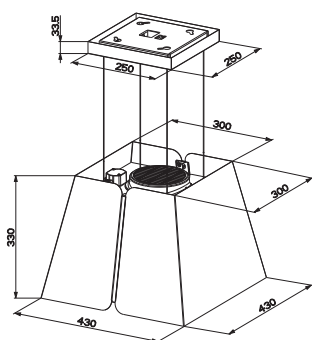

Sheen

PRODUCT PHOTO

DIMENSIONED DRAWING

TECHNICAL INFORMATION

Energy class	A
Extraction (m ³ /h)	270/410/580 (B 740)
Noise level (dBA)	53/59/66 (B 70)
Lighting	LED
Outlet dimensions	150
Installation pack	160
AUX-signal	No