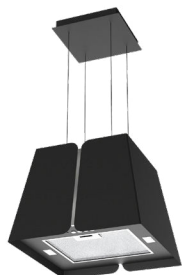

Sheen

PRODUCT PHOTO

DIMENSIONED DRAWING

TECHNICAL INFORMATION

Energy class	A
Extraction (m ³ /h)	270/410/580 (B 740)
Noise level (dBA)	53/59/66 (B 70)
Lighting	LED
Outlet dimensions	150
Installation pack	160
AUX-signal	No

AVAILABLE OPTIONS

Brushed steel	No
Any colour, gloss 35	Yes
Any colour, matt 10	Yes
Other metals, brushed	No
Other metals, high gloss	No
Stove Guard PCU (optional)	No

TYPES OF VENTILATION

Duct out	No
Recirculation	Yes

Sheen is a stylish free-hanging cooker hood available in any colour. The wire suspension and ceiling fittings are included to match your choice of hood colour. With an A-rated energy level, powerful extraction, and the carbon filter that is included with first time purchase, Sheen is an affordable and stylish option for islands.

Item no.	Product name	Width	Finish
403687	Sheen	430	Black
403688	Sheen	430	Colour
9251	Charcoal filter*	-	-

* Charcoal filter is included with the first purchase.

SEE MORE ONLINE:

Scan code with your mobile