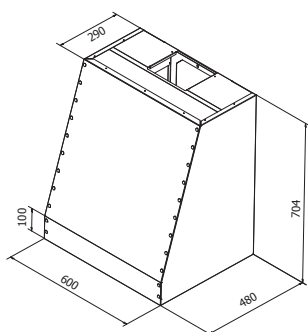

## DIMENSIONED DRAWING

## TECHNICAL INFORMATION

Energy class	A++/A+
Extraction (m <sup>3</sup> /h)	216/281/349/435 (B 654)
Noise level (dBA)	38/44/49/54 (B 64)
Lighting	LED 2700-5000K
Outlet dimensions	120/150
Installation pack	125/160
Height of wall-attachment	10 mm from the top of the main unit
AUX-signal	Yes

Item no.	Product name	Width	Finish
101200	Stil SENSE Wall 60 x 70,4	59.9 cm	Brushed steel/Colour
9260	Installation pack	125 mm	-
9261	Installation pack	160 mm	-
8521	Long-life charcoal filter	-	-
403154	SENSE Pro Indoor climate monitoring	-	-
8176	PCU for Stove Guard functionality*	-	-
9307	Custom width, up to 100 cm	-	Brushed steel/Colour
9311	Custom width, up to 200 cm	-	Brushed steel/Colour