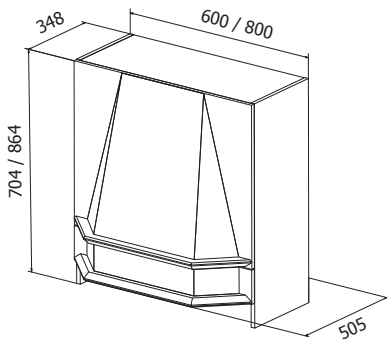

## DIMENSIONED DRAWING

## TECHNICAL INFORMATION

Energy class	A++/A+
Extraction (m <sup>3</sup> /h)	216/281/349/435 (B 654)
Noise level (dBA)	38/44/49/54 (B 64)
Lighting	LED 2700-5000K
Outlet dimensions	120/150
Installation pack	125/160
Height of wall-attachment	See mounting instructions
AUX-signal	Yes