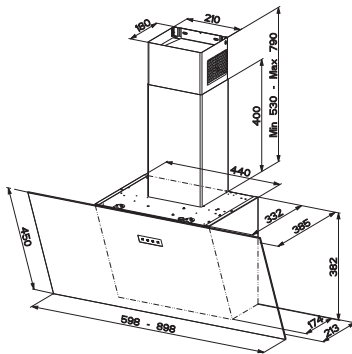

Tellus

PRODUCT PHOTO

DIMENSIONED DRAWING

TECHNICAL INFORMATION

Energy class	B
Extraction (m ³ /h)	300/460/610
Noise level (dBA)	51/59/64
Lighting	2 x LED x 1 W
Outlet dimensions	120/150
Installation pack	125/160
Height of wall-attachment	382 mm from the bottom of the hood
AUX-signal	No

Tellus is a budget friendly style hood that offers powerful ventilation and a modern look. The hood comes with a chimney as standard, although it could be installed without if used for recirculation. It is available in 60 and 90 cm standard width steel finish.

Item no.	Product name	Width	Finish
5114	Tellus 60	58,8 cm	Steel
5115	Tellus 90	89,8 cm	Steel
9260	Installation pack	125 mm	-
9261	Installation pack	160 mm	-
9014	Charcoal filter	-	-

SEE MORE ONLINE:

Scan code with your mobile