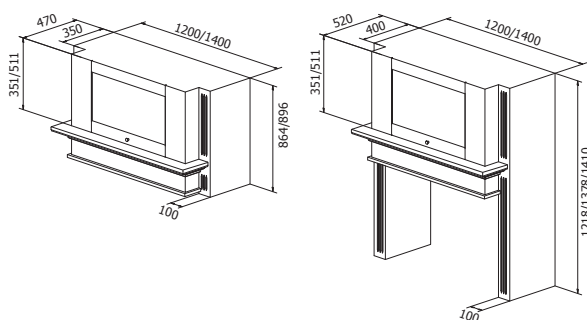

## DIMENSIONED DRAWING

Between wall cabinets

Down to worktop

## TECHNICAL INFORMATION

Energy class	A++/A+
Extraction (m <sup>3</sup> /h)	216/281/349/435 (B 654)
Noise level (dBA)	38/44/49/54 (B 64)
Lighting	LED 2700-5000K
Outlet dimensions	120/150
Installation pack	125/160
Height of wall-attachment	See mounting instructions
AUX-signal	Yes