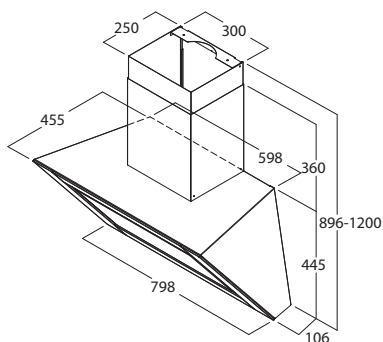

Unique

PRODUCT PHOTO

DIMENSIONED DRAWING

TECHNICAL INFORMATION

Energy class	A+
Extraction (m ³ /h)	220/320/560 (B 760)
Noise level (dBA)	42/52/62 (B 67)
Lighting	LED
Outlet dimensions	125/160
Installation pack	125/160
Height of wall-attachment	204 and 364 from the bottom of the hood
AUX-signal	Yes