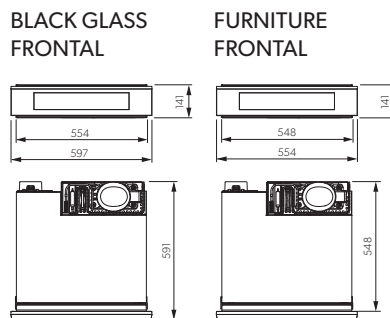

## TECHNICAL INFORMATION

Bottle capacity	5 bottles
Front	Black glass / Custom furniture*
Size (WxHxD)	597 x 141 x 591
Weight (kg)	17,2/16,4
Gross volum (l)	15
Number of drawers	1
Placement	Integrated
Temperature settings	5-8-11-14-17 °C
Energy class	G
Climate class	16-32 °C
Noise level (dBA)	45
Lightning	White LED-light
Electronic panel	Yes
Lockable	No

### Item no. Product name

403636	WineDrawer with black glass frontal
403635	WineDrawer with furniture frontal*

\* Furniture frontal not supplied or fitted, therefore has to be ordered through your kitchen supplier.

## PRODUCT PHOTO

## DIMENSIONED DRAWING