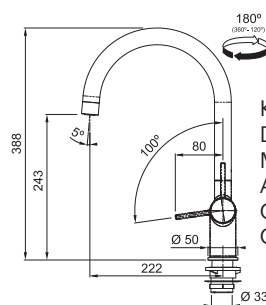

Krom
Decor Steel
Matt Black
Anthracite
Gold
Copper